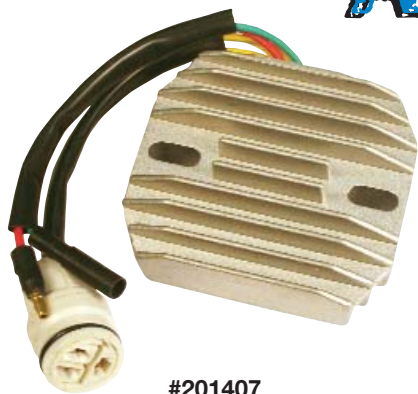

## ATV/UTV

#201407

#152447

ACCEL regulator/rectifiers are designed to be direct replacements to original equipment using stock mounting locations and OEM style connectors. These parts are designed to handle higher power loads than their OEM counterparts and use heavy duty components ensure long life.

With increasing demand for high-output lighting on ATV's and side-by-side UTV's, high-output stators become a necessity. Our stators are built with heavy duty components to handle off road abuse. Many OEM electrical systems only provide power to run the ignition system, but we have a range of direct replacement stators that also offer lighting output.

BRAND	MODEL	YEARS	ACCEL STATOR	ACCEL STATOR LIGHTING	ACCEL REG/REC
HONDA	TRX90 Fourtrax 90	93-01	152447		
HONDA	TRX90 Sportrax	02-05	152447		
HONDA	ATC250R	85-86	152554		
HONDA	TRX250R	86-89	152554		
HONDA	TRX300 / TRX300FW Fourtrax 4x4 (12-pole)	88-00	152584		
HONDA	TRX300 / TRX300FW Fourtrax 4x4	92-99	152584		
HONDA	TRX300EX Fourtrax 300EX	93-00	152587		201407
HONDA	TRX300EX Sportrax 300EX	01-08	152587		201407
HONDA	TRX300X A	2009	152587		
HONDA	TRX350TM/TE/FM/FE Rancher S/ES 4x4	00-02	152585		
HONDA	TRX350TM/TE/FM/FE Rancher S/ES 4x4	03-06	152585		
HONDA	TRX400EX Sportrax 400EX	99-05	152586		
HONDA	TRX400EX Sportrax 400EX	06-09	152586		
HONDA	TRX400FA/FGA Rancher AT	04-07	152442		
HONDA	TRX450R	04-05	152447		
KAWASAKI	KEF300 Lakota	95-00	152437		201420
KAWASAKI	KEF300 Lakota Sport	01-03	152437		201420
KAWASAKI	KLF300 Bayou	92-96	152437		201420
KAWASAKI	KLF300 Bayou	97-01	152437		201420
KAWASAKI	KLF300 Bayou	02-04	152437		201410
KAWASAKI	KLF300 Bayou 4x4	89-92	152437		
KAWASAKI	KLF300 Bayou 4x4	93-98	152437		
KAWASAKI	KLF300 Bayou 4x4	99-02	152437		201410