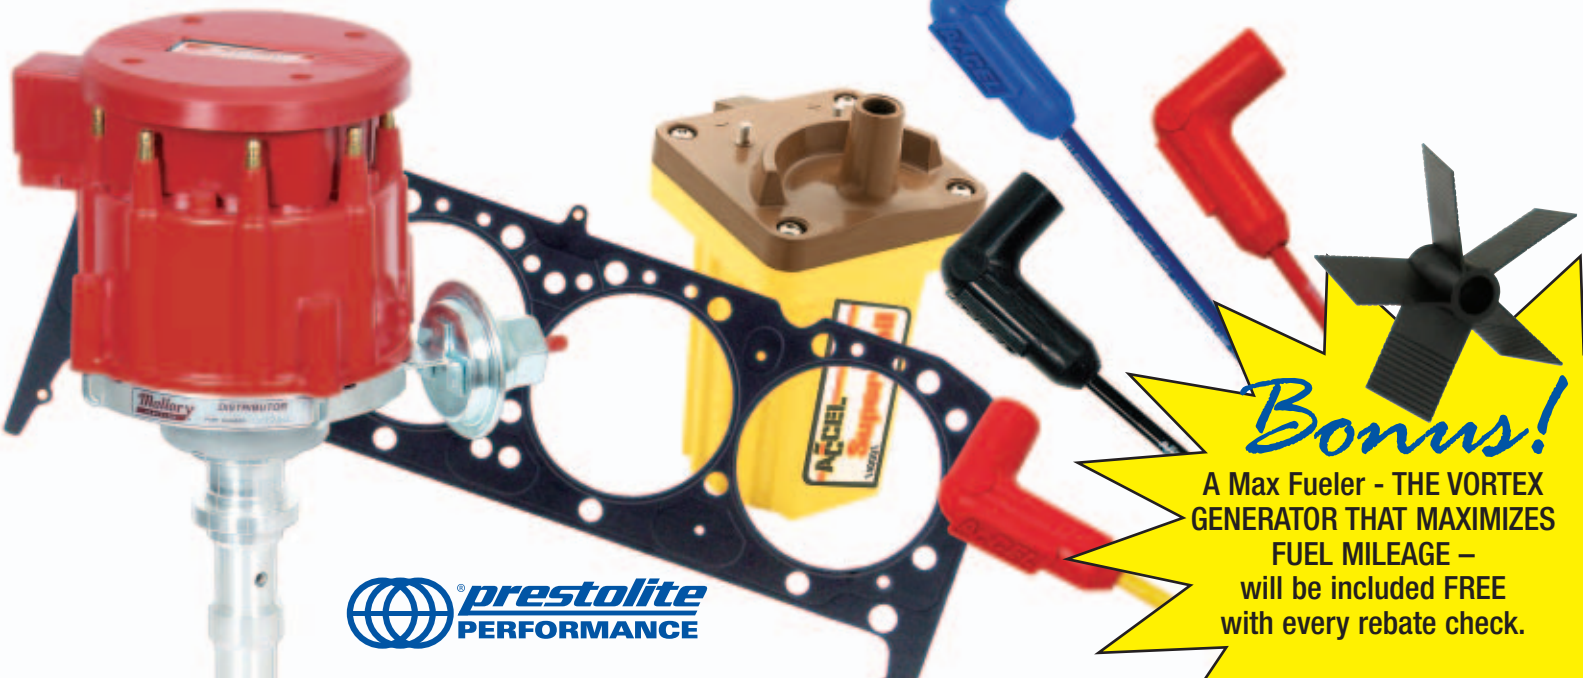

# Super Summer Rebates

Rebates of up to  
**\$100!**

**NOW through  
8/31/08**

Buy any **ACCEL**

- Ignition Coil – Receive a \$10.00 Rebate
  - Ignition Wire Set – Receive a \$10.00 Rebate
  - Distributor - Receive a \$20.00 Rebate
  - Buy any ACCEL Distributor, Coil and Wire Set – Receive a \$50.00 Rebate
- (All 3 products purchased at same time on same sales receipt)

Buy any **MR. GASKET CO.**

- ThermoCap – Receive a free Mr. Gasket baseball cap
- Engine Overhaul Gasket Set – Receive a \$10.00 Rebate

Buy any **Mallory**

- Ignition Wire Set – Receive a \$10.00 Rebate
  - Ignition Coil – Receive a \$10.00 Rebate
  - HyFire 6 or 7 series Ignition Box – Receive a \$25.00 Rebate
  - Distributor – Receive a \$25.00 Rebate
  - Buy any Mallory Distributor, 6 or 7 HyFire Ignition Box, Coil and Wire Set – Receive a \$100.00 Rebate
- (All 4 products purchased at same time on same sales receipt)

Buy any **HAYS**

- Super-Truck Clutch Kit – Receive a \$25.00 Rebate

Buy any **LAUREN**

- Traction Bar Set – Receive a \$25.00 Rebate

**Bonus!**

A Max Fueler - THE VORTEX GENERATOR THAT MAXIMIZES FUEL MILEAGE – will be included FREE with every rebate check.